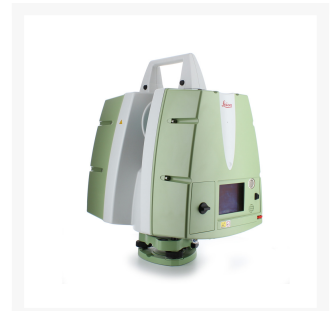

## Leica ScanStation P20

## Description

---

ScanStation P20

GKL341 Charger Prof 5000

AC power cable 2-pole EU, to charger

GEB242 Battery int. Li-Ion 14.8V/5.8Ah

GDF323 Tribrach PRO w/o opt. Plummet blk

GEV228, ScanStation C10/P20 data cable