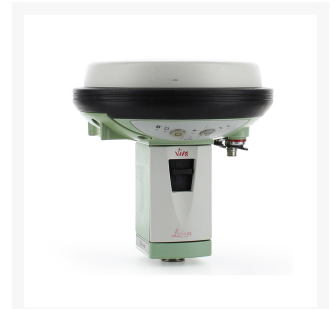

## Rover Leica GS15 Performance & CS15

## Description

---

- GS15 SmartAntenna Performance
- SLG1, 5-Band GSM/UMTS module Telit
- CS15 Field Controller
- GEB212 Battery internal Li-Ion 2600mAh
- GHT63 Pole clamp for attaching GHT
- GHT62 Holder plate for CS field contr.
- MSD1000, SD memory card 1GB
- GVP722 SmartPole/SmartStation Container
- GKL311 single Charger Prof 3000
- GEV192 AC/DC-Adapter GKL112/311 EU
- GEV235, AC/DC-Adapter f. CS15/CS10 EU